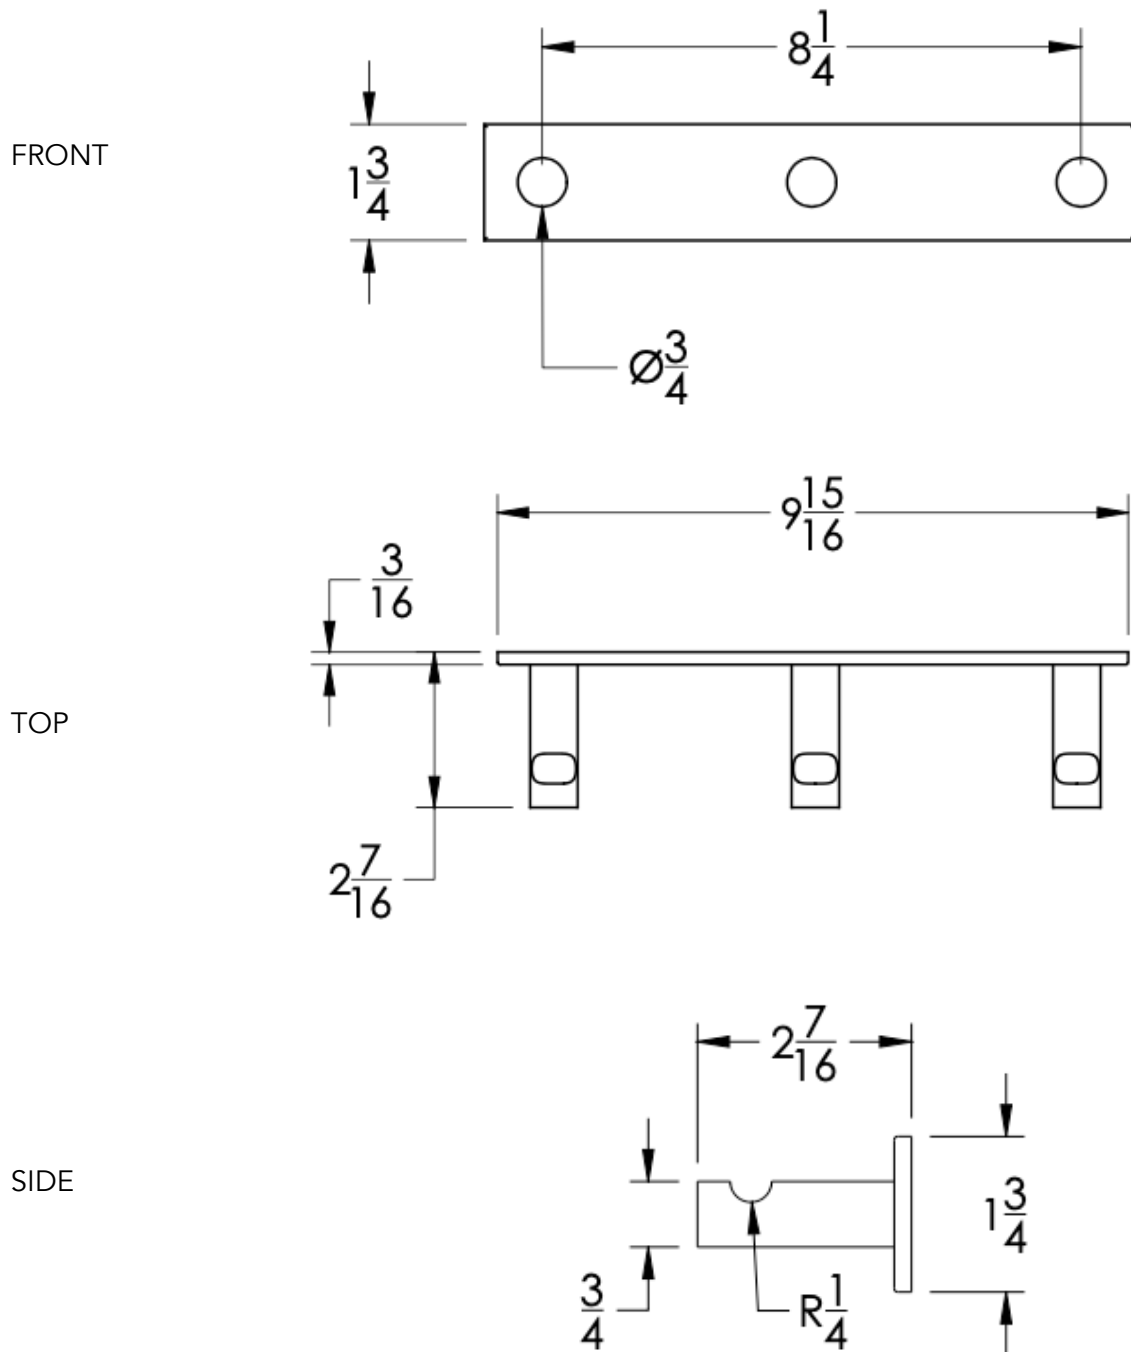

neelnox

LET
THERE
BE **DESIGN.**

FEATURES

- Premium 304 Grade Stainless Steel
- Solid Mount Construction
- Concealed Installation Hardware
- State of the art wall anchors included for installation on Dry wall or Tile

Dimensions in inches

NOTE: Dimensions subject to change without notice.