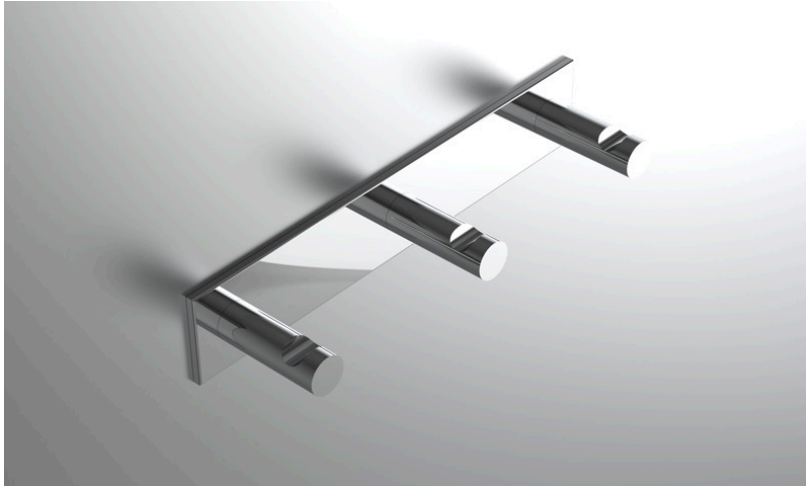

neelnox

LET
THERE
BE **DESIGN.**

FEATURES

- Premium 304 Grade Stainless Steel
- Solid Mount Construction
- Concealed Installation Hardware
- State of the art wall anchors included for installation on Dry wall or Tile

COLLECTION INSPIRE

ROBE HOOK

Model	Product	Finishes Available
INS-RHT	Robe Hook	Multiple finishes available. Over 23 finishes to choose from.

FINISHES	Polished (-P)	Antique Copper (-ACOP)	Polished Gold (-PGLD)
	Brushed (-B)	Polished Brass (-PBRS)	Brushed Copper (-BCOP)
	Brushed Gold (-BGLD)	Matte White (-WHT)	Brushed Rose Gold (-BRGD)
	Matte Black (-BLK)	Brushed Modern Bronze (-BMBRZ)	Brushed Black (-BRBLK)
	Oil Rubbed Bronze (-ORB)	Glossy White (-GWHT)	Polished Black (-PBLK)
	Brushed Brass (-BBRS)	Polished Rose Gold (-PRGD)	Antique Nickel (-ANKL)
	Brushed Bronze (-BBRZ)	Unlacquered Brass (-UBRS)	Black Nickel (-NKBL)
	Antique Brass (-ABRS)	Polished Nickel (-PNKL)	

Dimensions in inches

NOTE: Dimensions subject to change without notice.